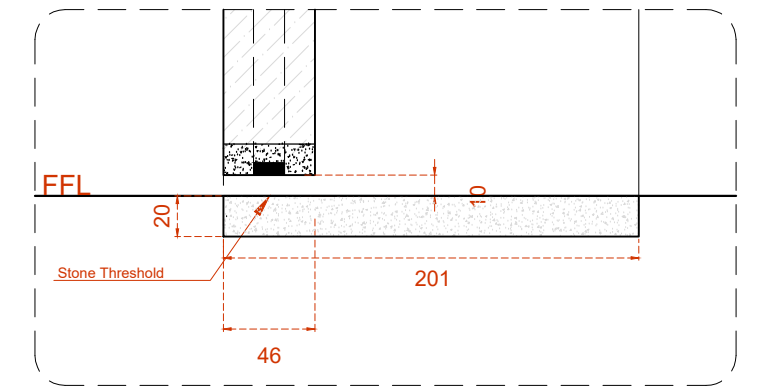

Approved with comments
 Quantity and to be verified by joiner
 Size to be verified on site

D21	ACC Guest service doors	
Panel Size	1230 mm W x 2342mm H x 46mm thk	
Finish	Timber panel , Timber frame to match PNT-302	
Door leaf type		
Ironmongery & Accessories	Handle with card reader	Black Finish
	flush bolt	Black Finish
	Hinges Type 2 : Hinges with curved edges	Black Finish
	Door closer : Door closer EN 2-4 NON hold open	Stainless steel
	SR 390 / SR 392 Door Coordinators	Black Finish
Location	ACC passage BOH	
Total QTY	6	
Fire Rating	30 min	
Acoustic	NA	
Remarks		