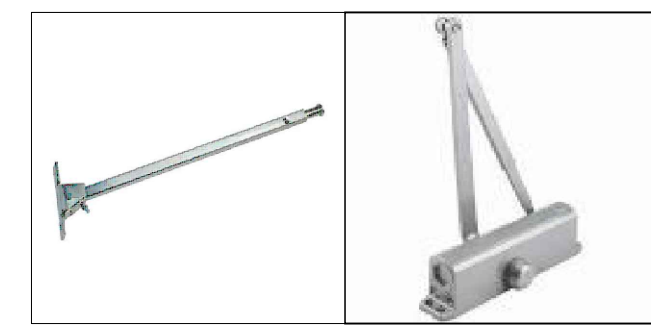

Approved with comments
 Quantity and to be verified by joiner
 Size to be verified on site

D21	ACC Guest service doors	
Panel Size	1230 mm W x 2342mm H x 46mm thk	
Finish	Timber panel , Timber frame to match PNT-302	
Door leaf type		
Ironmongery & Accessories	Handle with card reader	Black Finish
	flush bolt	Black Finish
	Hinges Type 2 : Hinges with curved edges	Black Finish
	Door closer : Door closer EN 2-4 NON hold open	Stainless steel
	SR 390 / SR 392 Door Coordinators	Black Finish
Location	ACC passage BOH	
Total QTY	6	
Fire Rating	30 min	
Acoustic	NA	
Remarks		