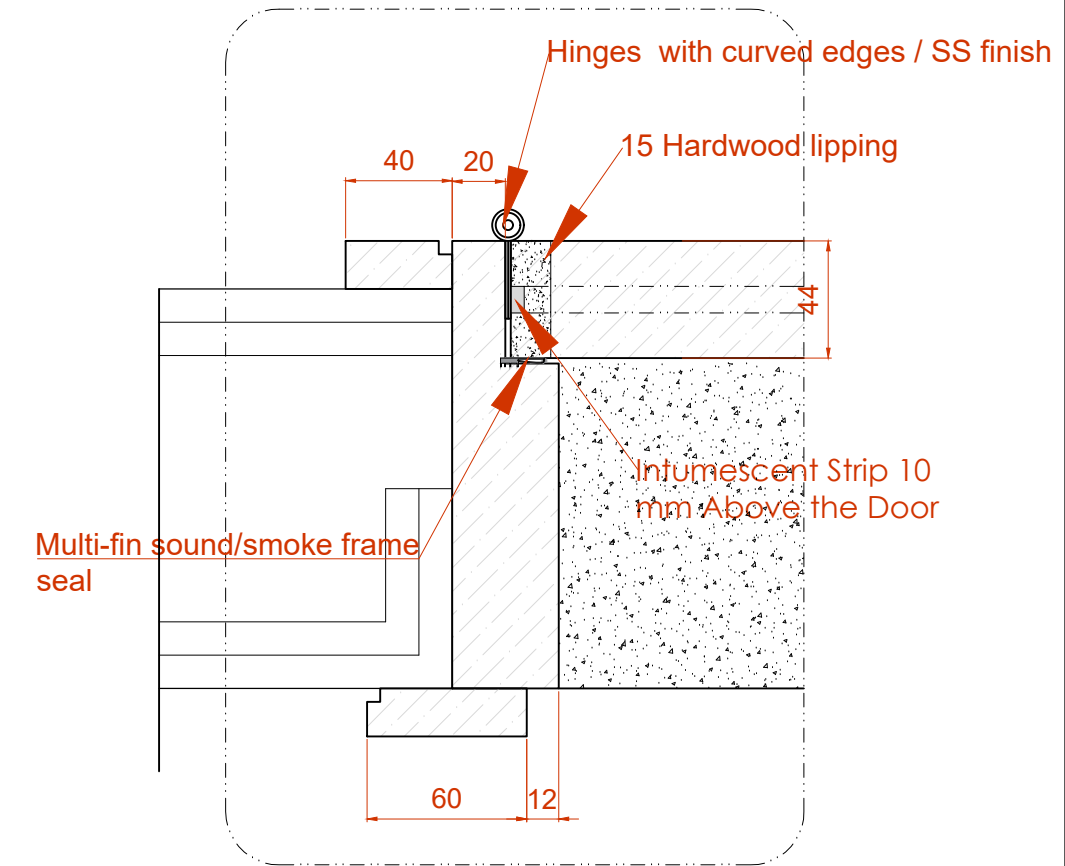

Approved with comments
 Quantity and to be verified by joiner
 Size to be verified on site

D21	ACC Guest service doors	
Panel Size	1230 mm W x 2342mm H x 46mm thk	
Finish	Timber panel , Timber frame to match PNT-302	
Door leaf type		
Ironmongery & Accessories	Handle with card reader	Black Finish
	flush bolt	Black Finish
	Hinges Type 2 : Hinges with curved edges	Black Finish
	Door closer : Door closer EN 2-4 NON hold open	Stainless steel
	SR 390 / SR 392 Door Coordinators	Black Finish
Location	ACC passage BOH	
Total QTY	6	
Fire Rating	30 min	
Acoustic	NA	
Remarks		