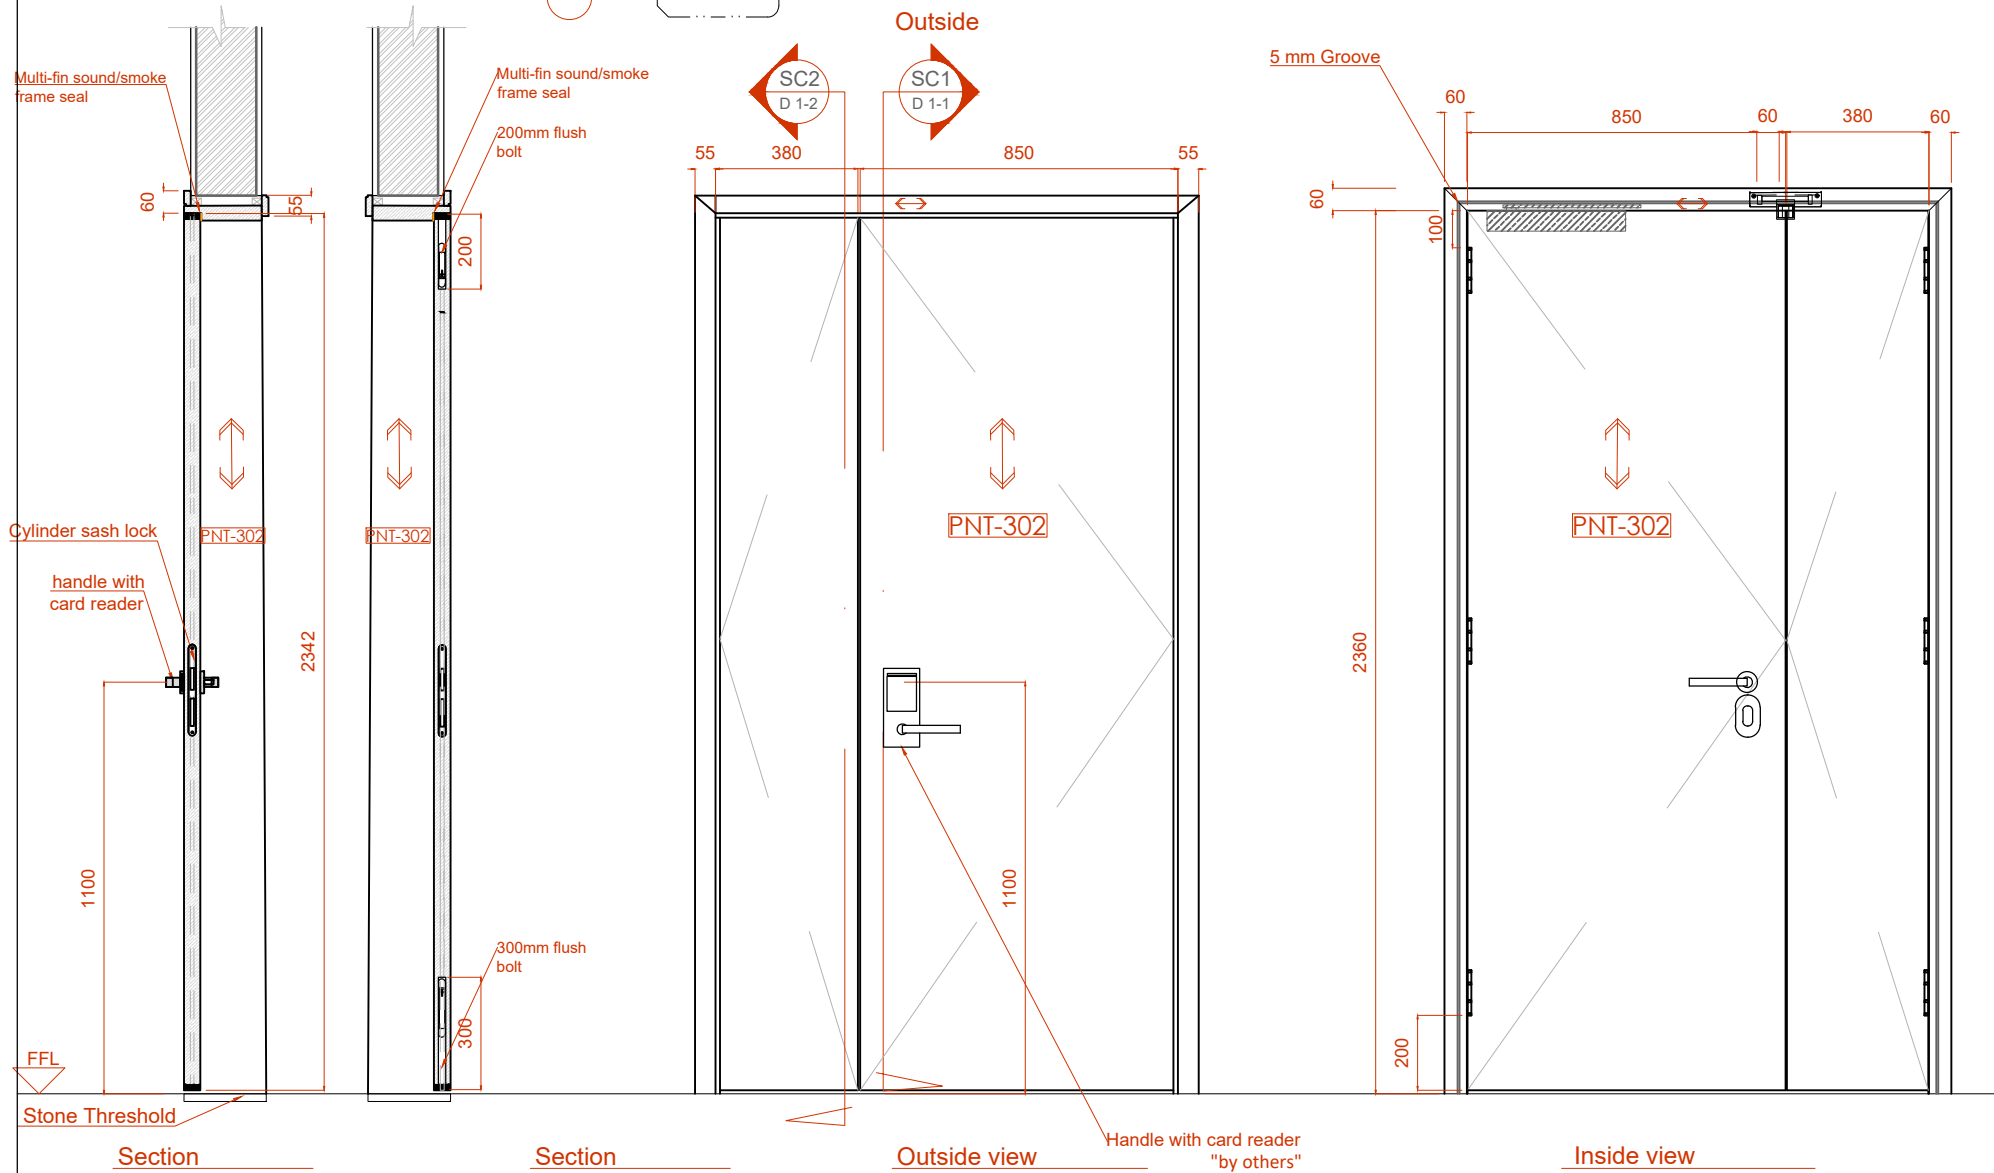

Approved with comments
 Quantity and to be verified by joiner
 Size to be verified on site

D21	ACC Guest service doors	
Panel Size	1230 mm W x 2342mm H x 46mm thk	
Finish	Timber panel , Timber frame to match PNT-302	
Door leaf type		
Ironmongery & Accessories	Handle with card reader	Black Finish
	flush bolt	Black Finish
	Hinges Type 2 : Hinges with curved edges	Black Finish
	Door closer : Door closer EN 2-4 NON hold open	Stainless steel
	SR 390 / SR 392 Door Coordinators	Black Finish
Location	ACC passage BOH	
Total QTY	6	
Fire Rating	30 min	
Acoustic	NA	
Remarks		