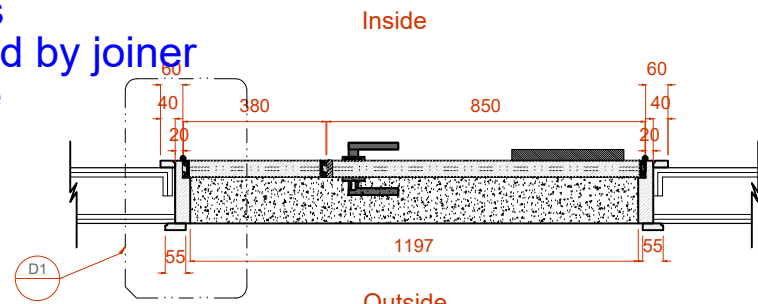

Approved with comments
 Quantity and to be verified by joiner
 Size to be verified on site

D21	ACC Guest service doors	
Panel Size	1230 mm W x 2342mm H x 46mm thk	
Finish	Timber panel , Timber frame to match PNT-302	
Door leaf type		
Ironmongery & Accessories	Handle with card reader	Black Finish
	flush bolt	Black Finish
	Hinges Type 2 : Hinges with curved edges	Black Finish
	Door closer : Door closer EN 2-4 NON hold open	Stainless steel
	SR 390 / SR 392 Door Coordinators	Black Finish
Location	ACC passage BOH	
Total QTY	6	
Fire Rating	30 min	
Acoustic	NA	
Remarks		